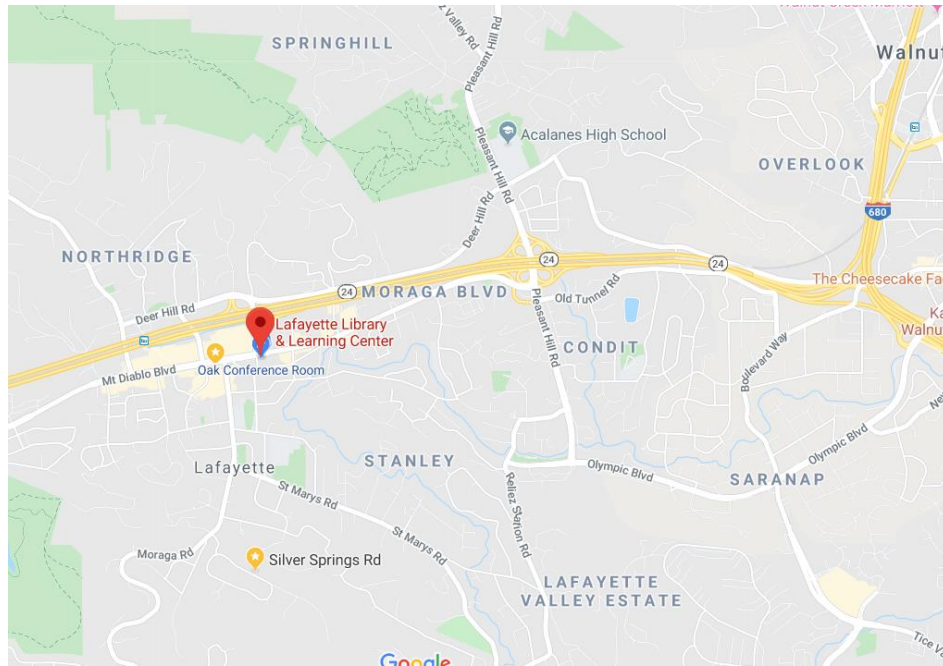

The Lafayette Library & Learning Center (LLC)

3491 Mt. Diablo Blvd. Lafayette, CA 94549

From Interstate 680 (Either Direction):

Take Interstate 680 to Highway 24 Westbound

From Highway 24 Westbound:

Take the Central Lafayette exit. Cloverleaf around to the right and under the freeway.

Go Straight through Mt. Diablo Blvd.

Turn Left on Golden Gate Way

Make the SECOND Left into Library Parking Garage (the first left is the drive-through book drop)

From Highway 24 Eastbound:

Take the Oak Hill Road exit toward Central Lafayette

From BART:

From Lafayette BART, exit gates facing South (AWAY from main parking lot and BART attendant)

Follow stairs down and cross parking lot to your left

Follow footpath to Mt. Diablo Blvd. Turn Left on Mt. Diablo Blvd.

Library is three city blocks east on the right-hand side of the road, at the corner of First Street and Mt. Diablo

PARKING at the Lafayette Library & Learning Center

The Library has an 80-space, two-story parking garage. The parking entrance is located on *Golden Gate Way*, at the back of the facility. An elevator and stairwell connect parking to all levels of the library and the Don Tatzin Community Hall.